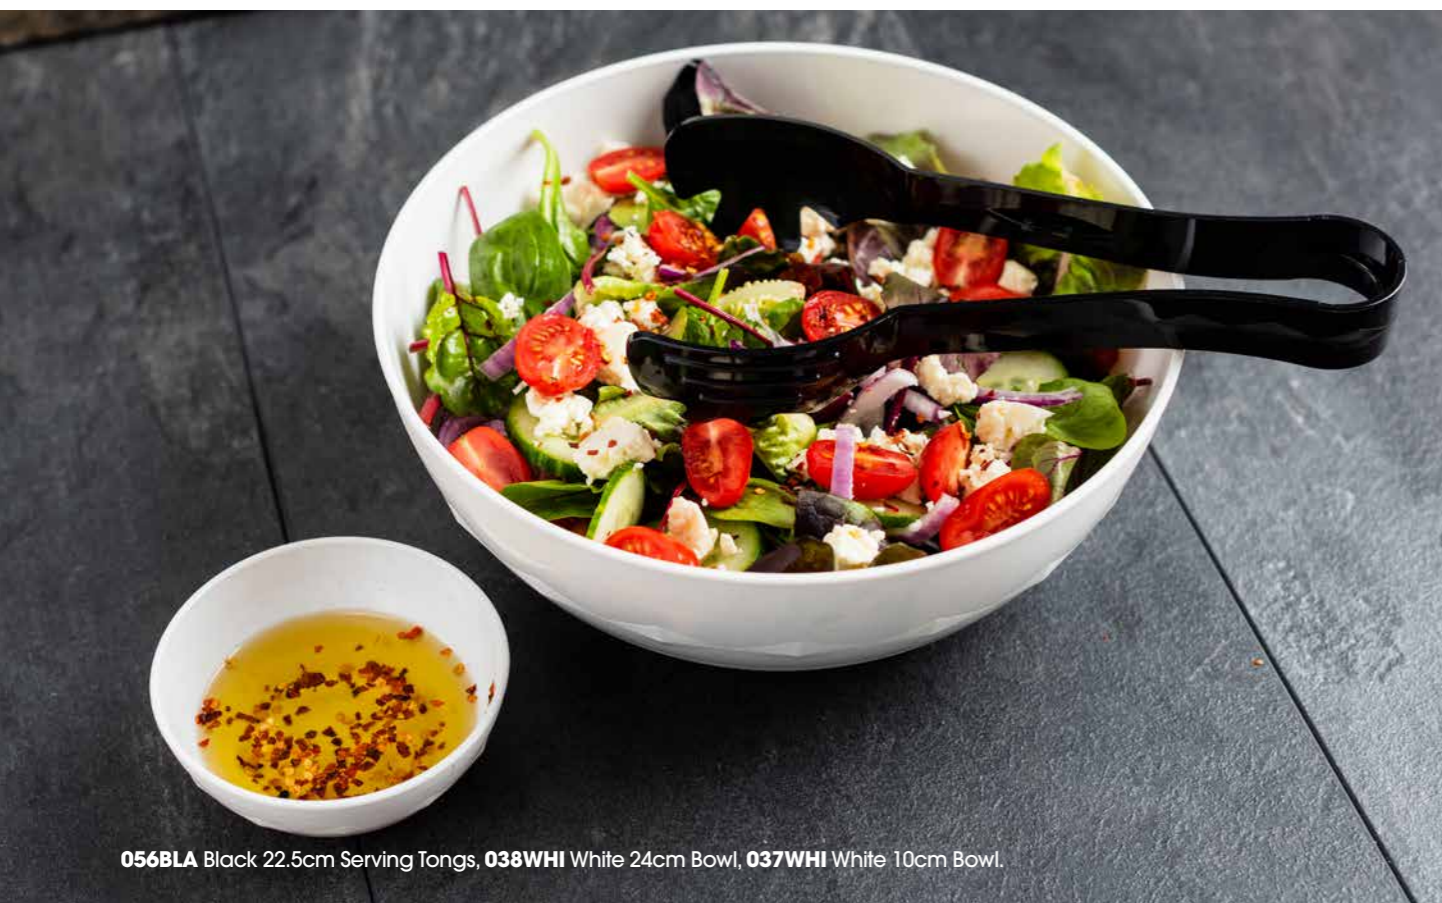

035WHI White Small Fork, **035RED** Red Small Fork,
058WHI White 17cm Narrow Rimmed Plate, **024RED** Red 17cm Duo Plate.

056BLA Black 22.5cm Serving Tongs, **038WHI** White 24cm Bowl, **037WHI** White 10cm Bowl.